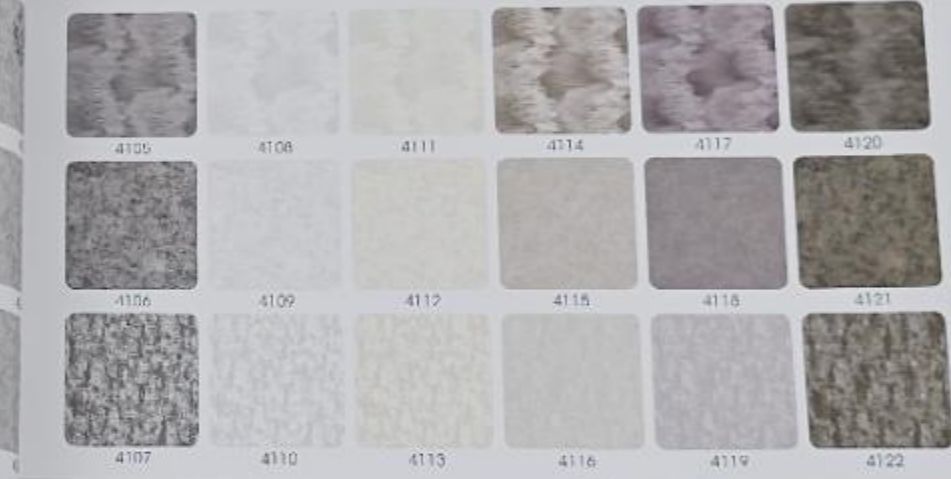

Life comes from here

PAGE: 01 PATTERN: 4001

 **4001**

4002

4003

GRAY, DARKER THAN WHITE, LIGHTER THAN BLACK,
INTERFERED BETWEEN BLACK AND WHITE, MORE SOMBER
BEAUTY, FAINT, NOT PURE THAN BLACK AND WHITE, BUT NOT
LIKE BLACK AND WHITE SINGLE CHAOS, THE MIDDLE OF THE
FIRST GRAY, NOT PURE THAN WHITE, NOT EMPTY THAN BLACK.