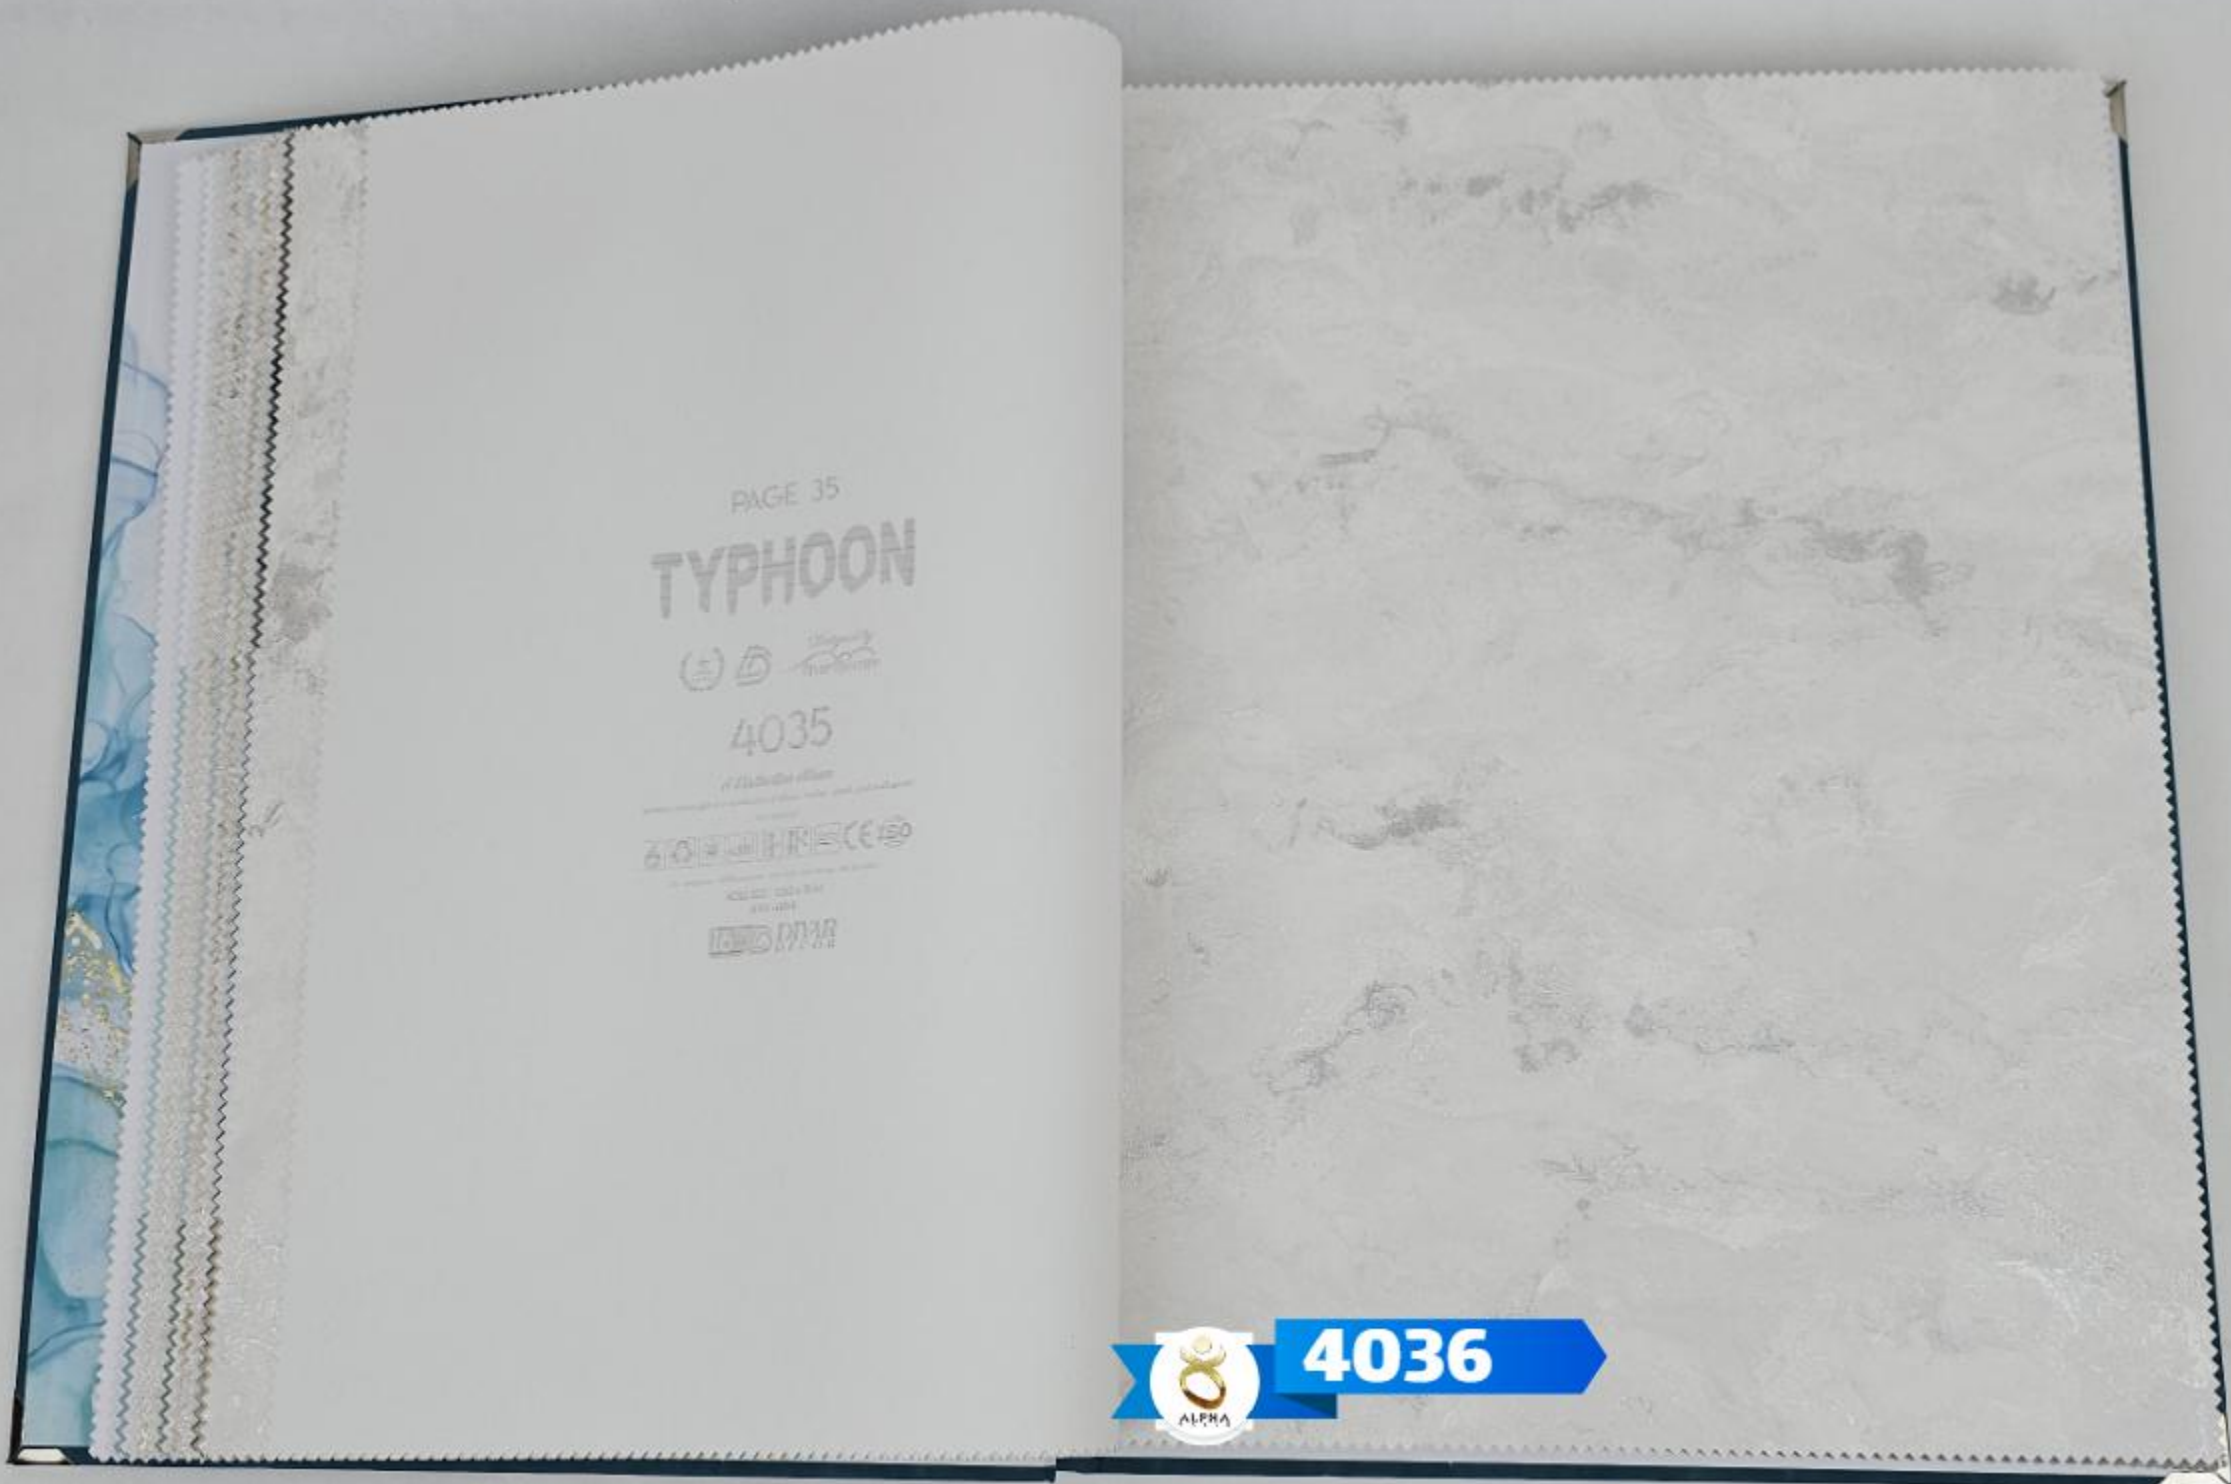

PAGE 35
TYPHOON

4035

4036