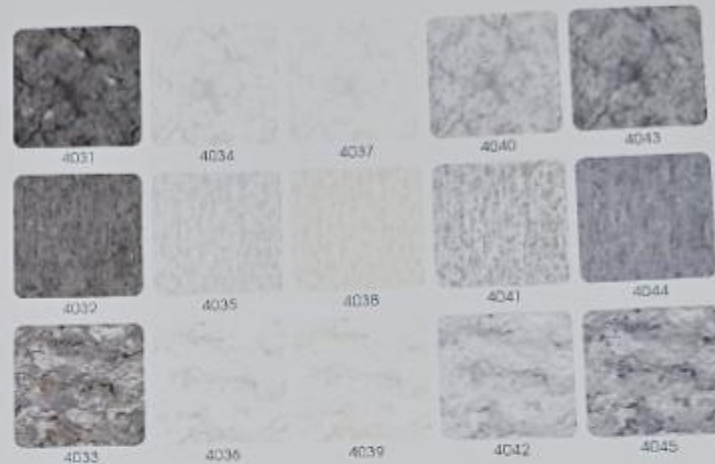

TYPHOON

Take you to more different country styles, through 100 color wallpaper, 47 groups of combination ideas of your home, make let your eye is not single, enrich your life.

HIGH QUALITY WALLPAPER

PVC WALLPAPER - 100% WASHABLE, ANTI-DUST, ANTI-ALFADY, ANTI-BACTERIAL