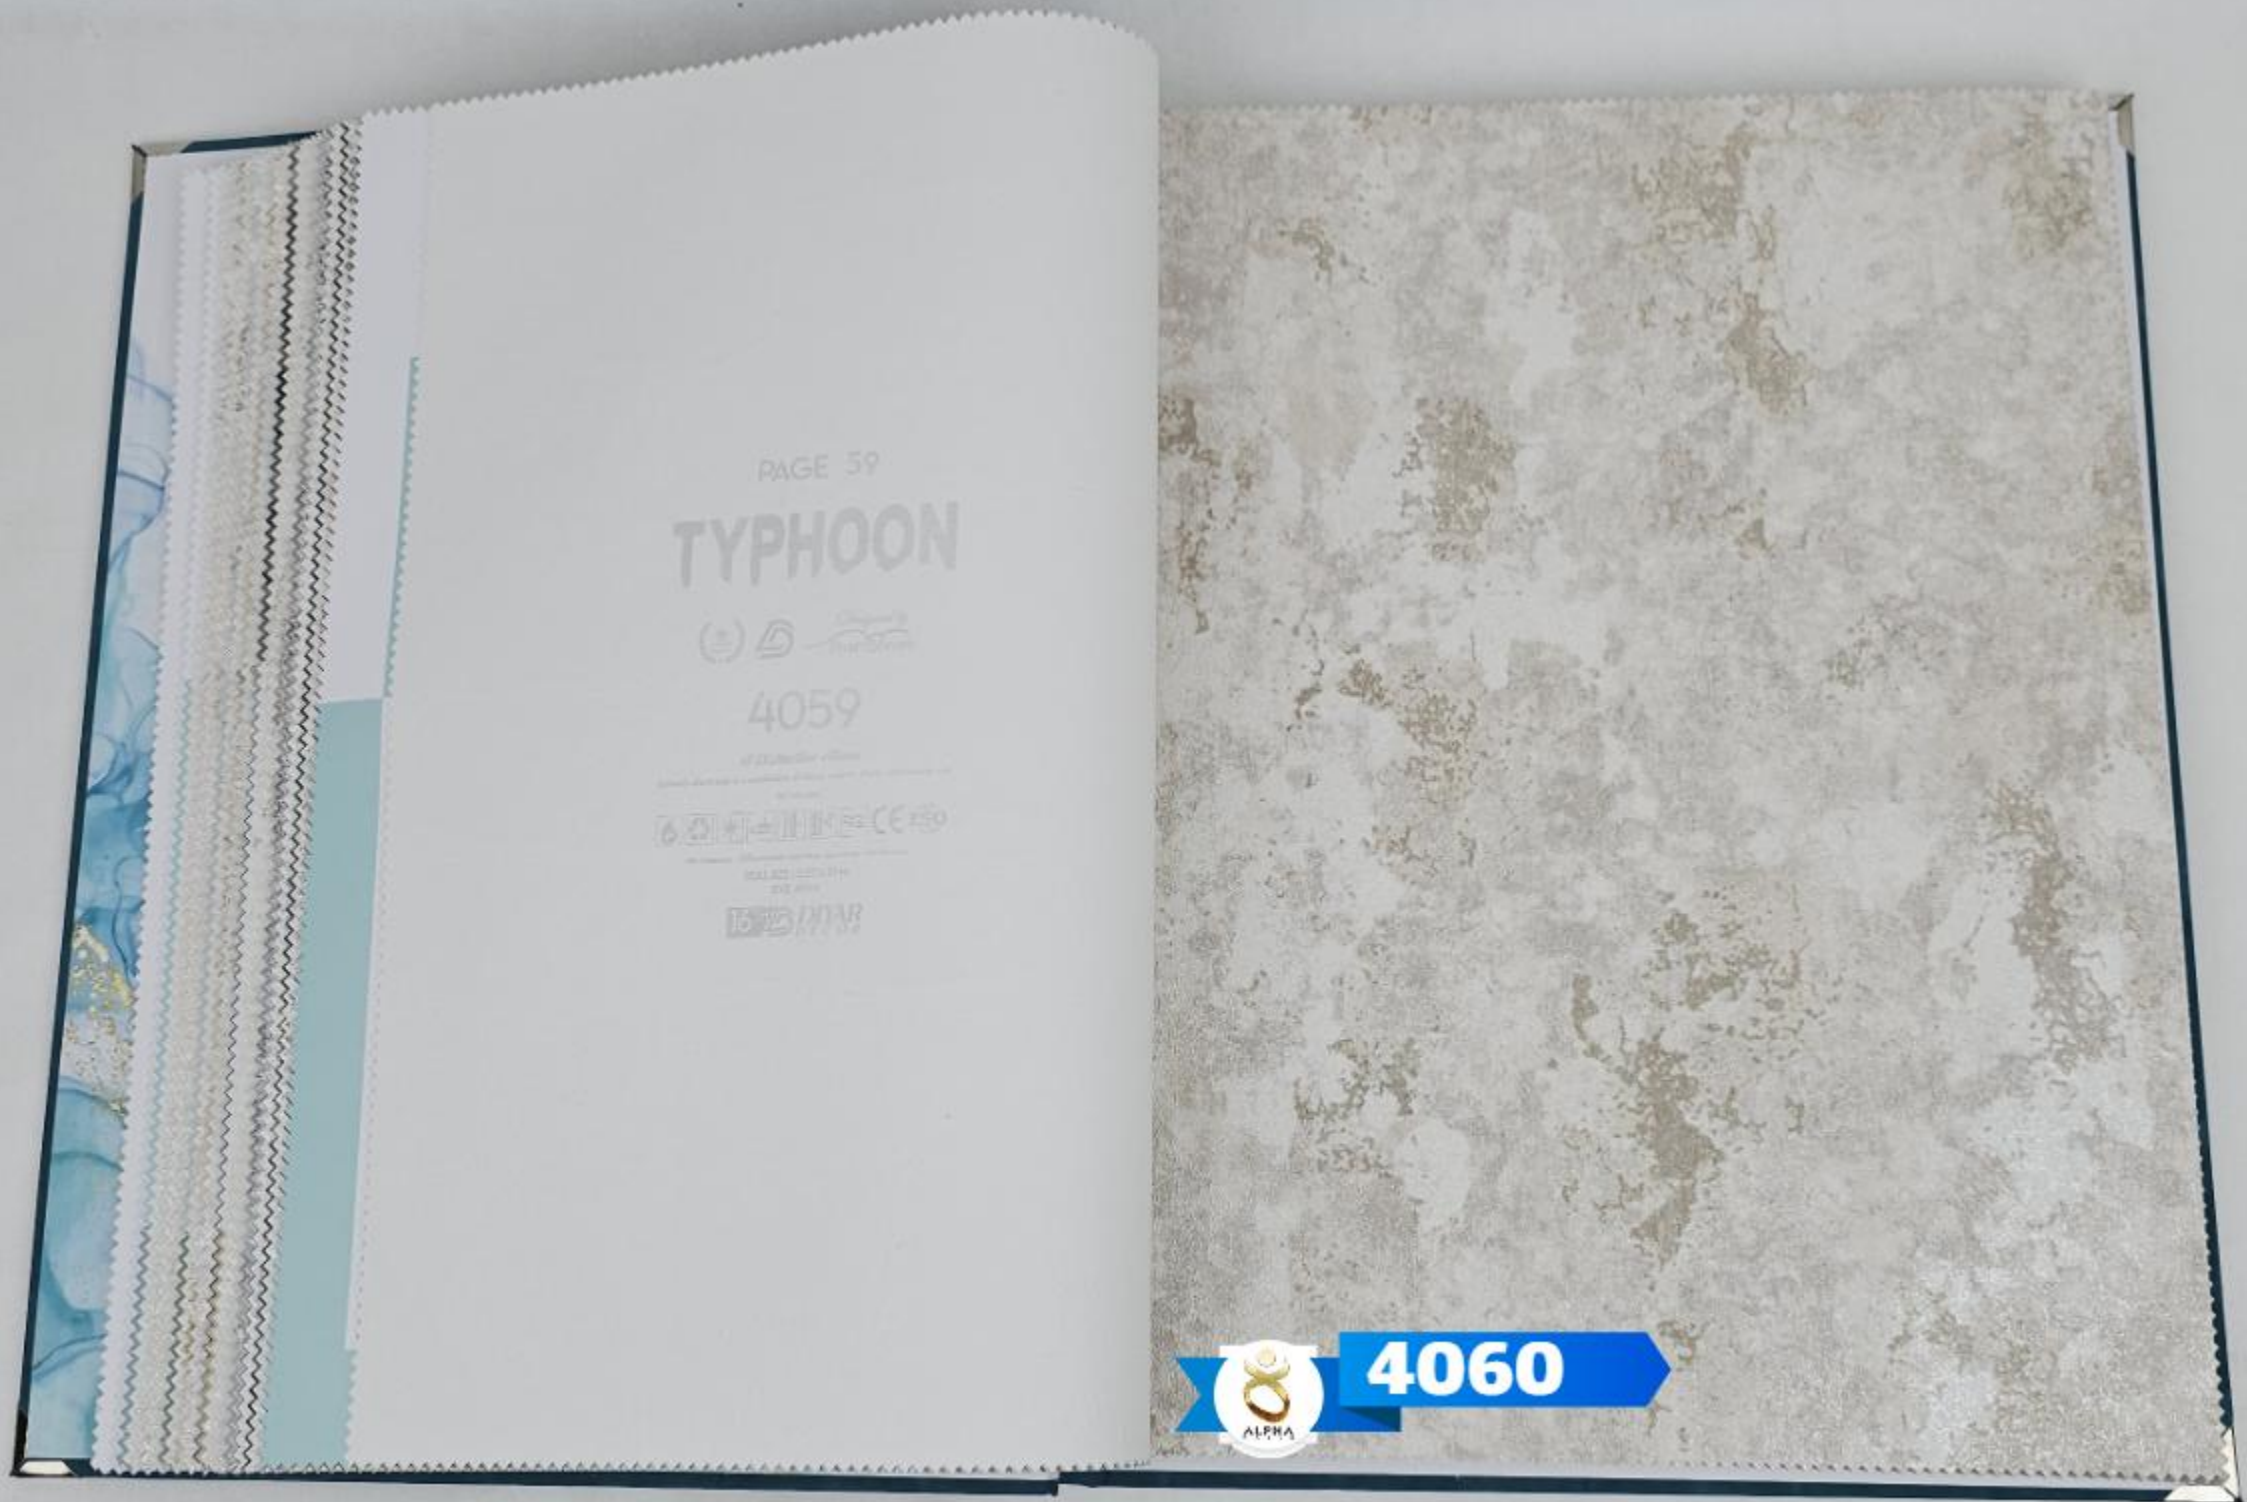

PAGE 59
TYPHOON

4059

ALPHA WALLS

4060