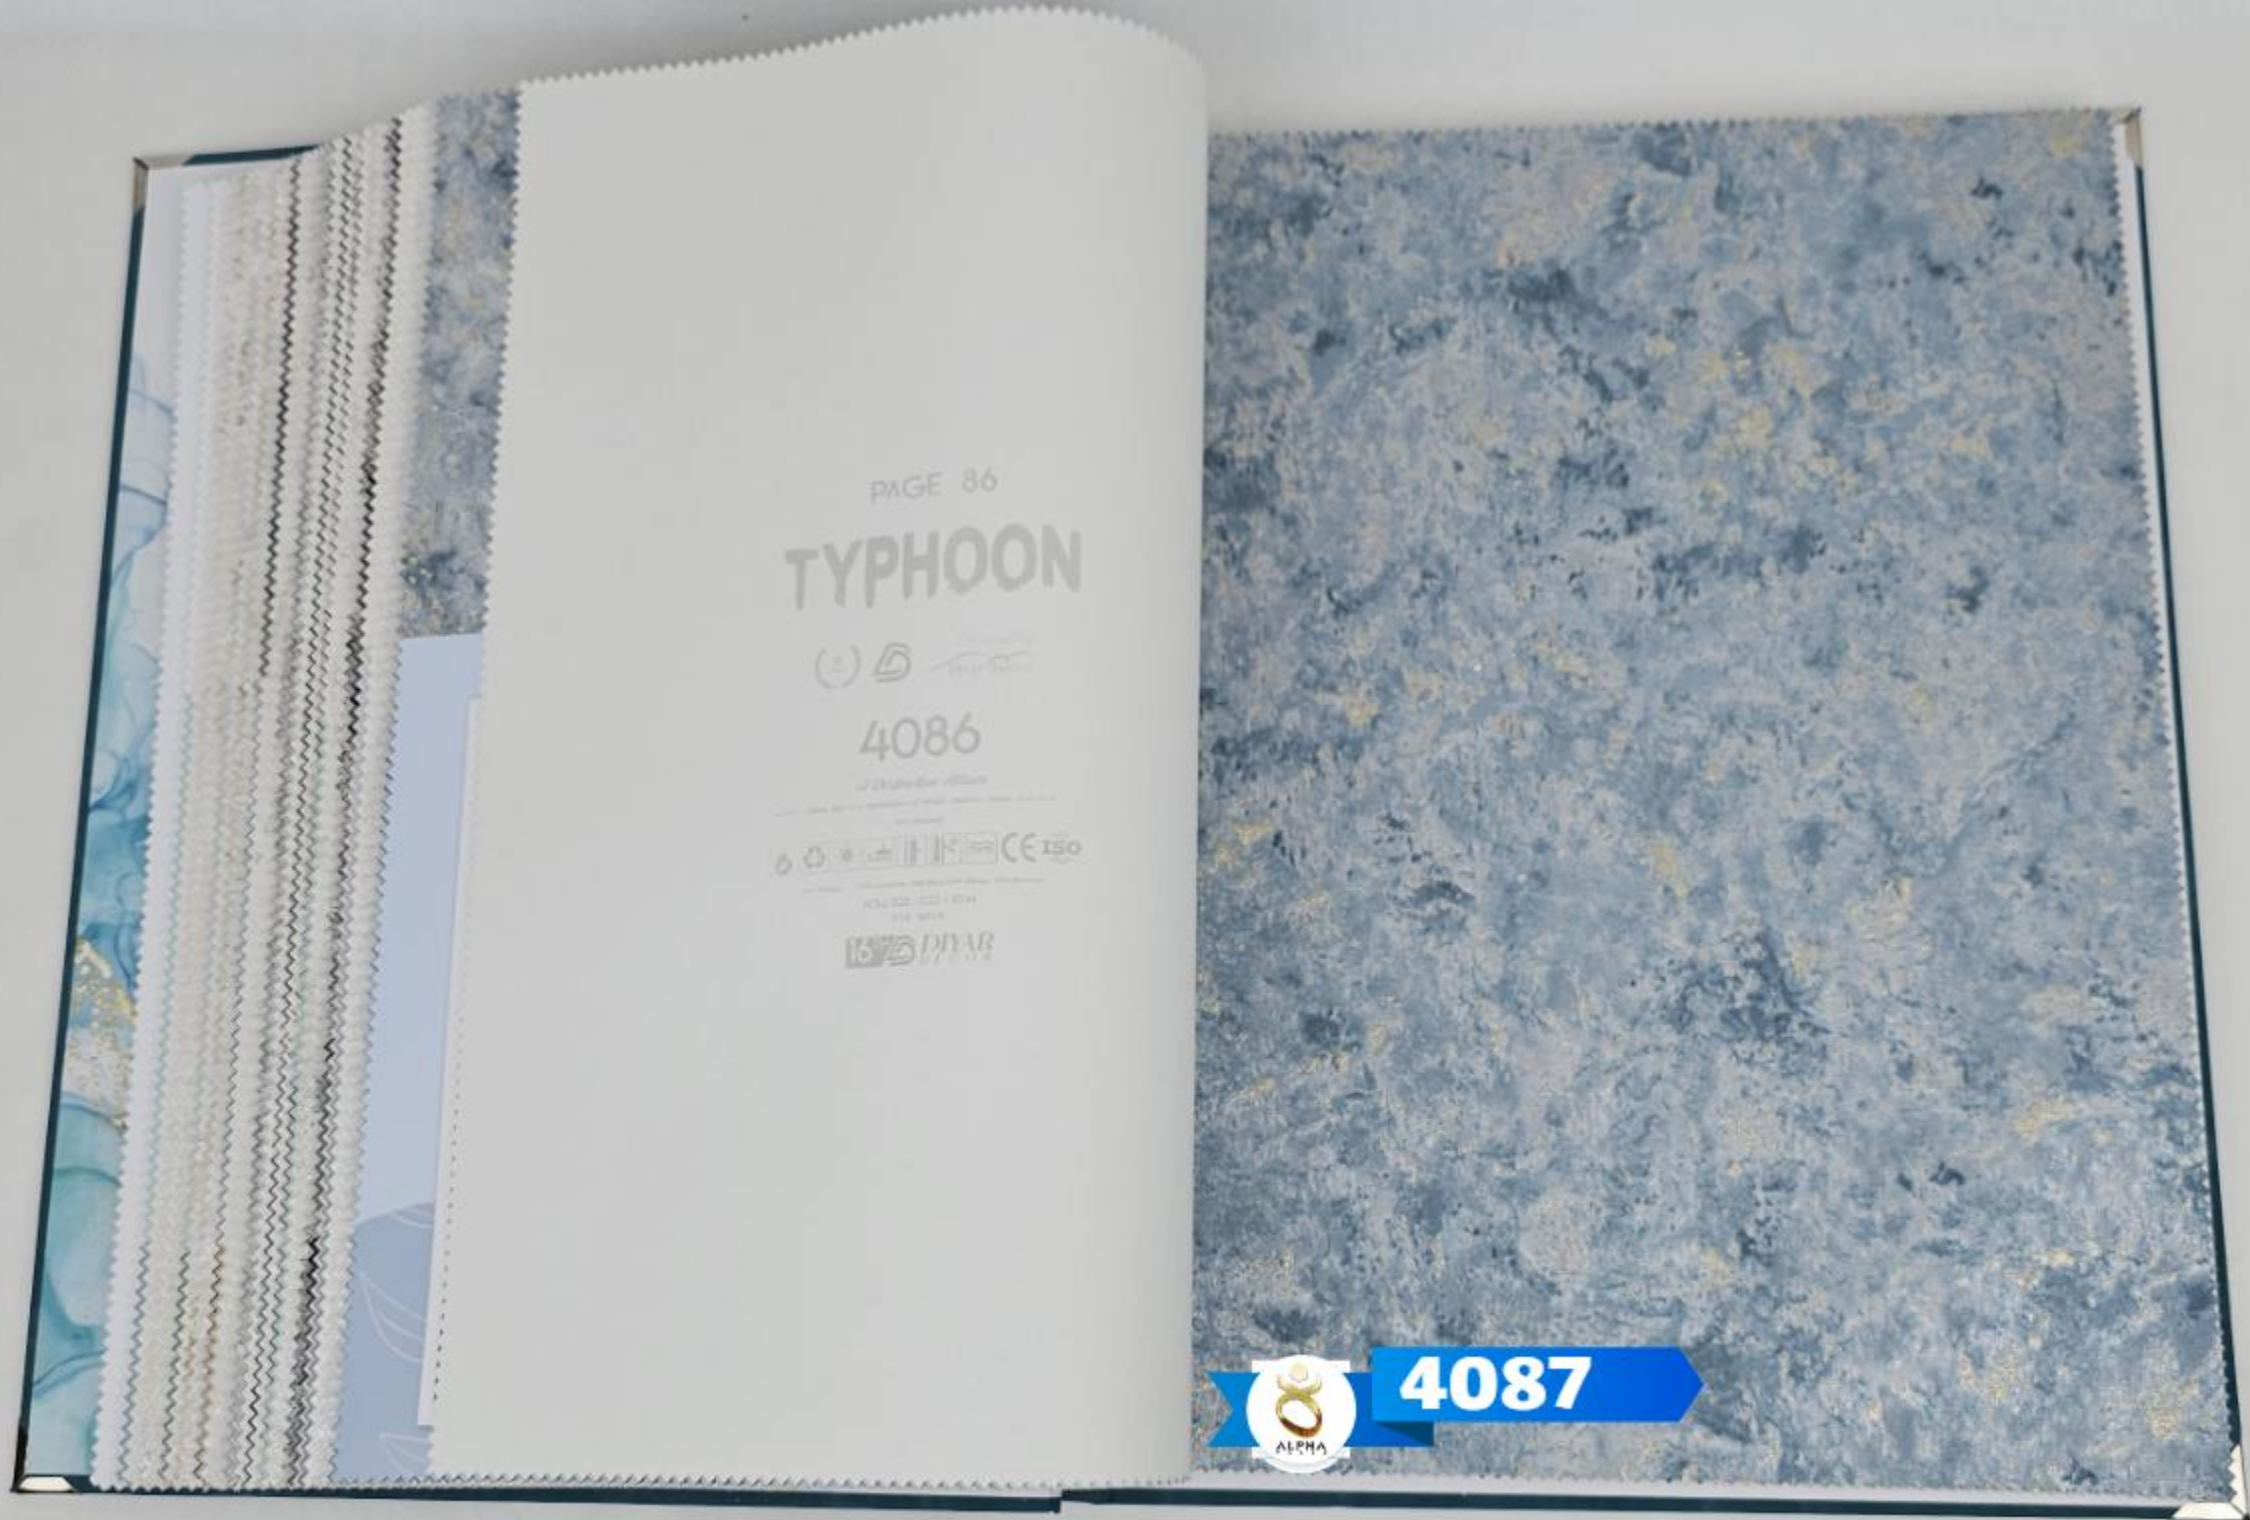

PAGE 86

TYPHOON

4086

of the... collection

100% PAPER

1670 PPM

4087