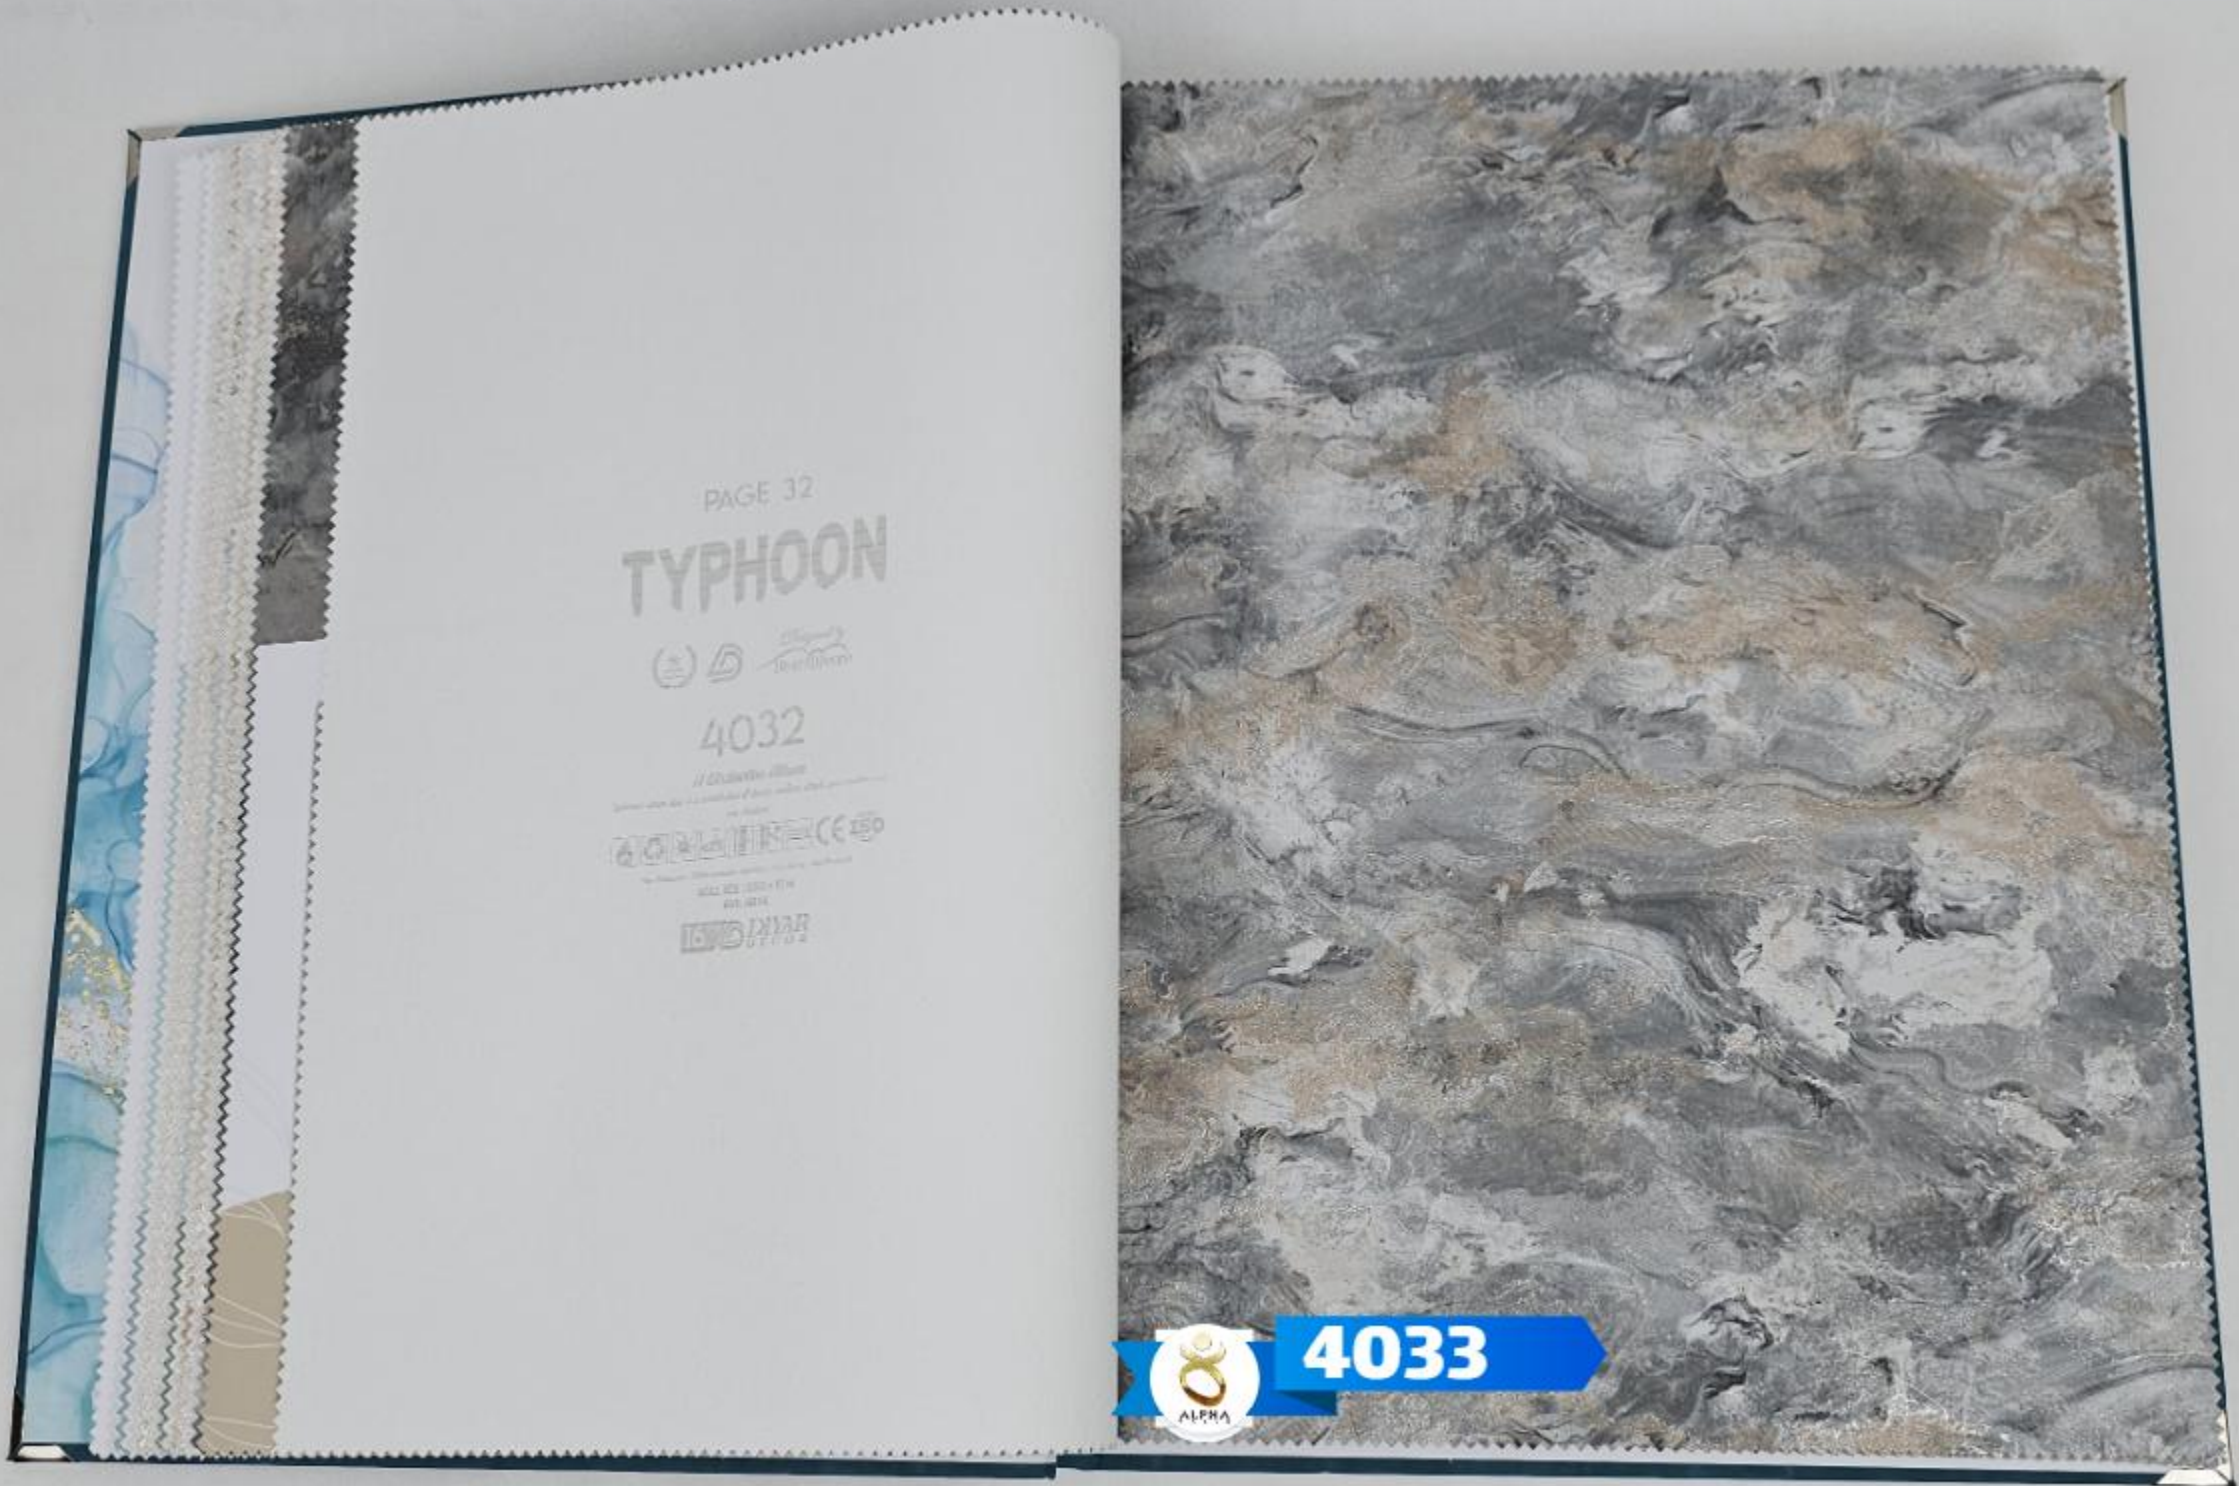

ALPHA

ABOUT OUR PRODUCT

We produce high quality wallpaper that is suitable for your space and provides a wide range of design options.

ALPHA

THE FIRST WALLPAPER PRODUCT BY ALPHA

4032

PAGE 32
TYPHOON

4032
// 4032
www.alpha.com
60x60cm
1500x1500mm
ALPHA