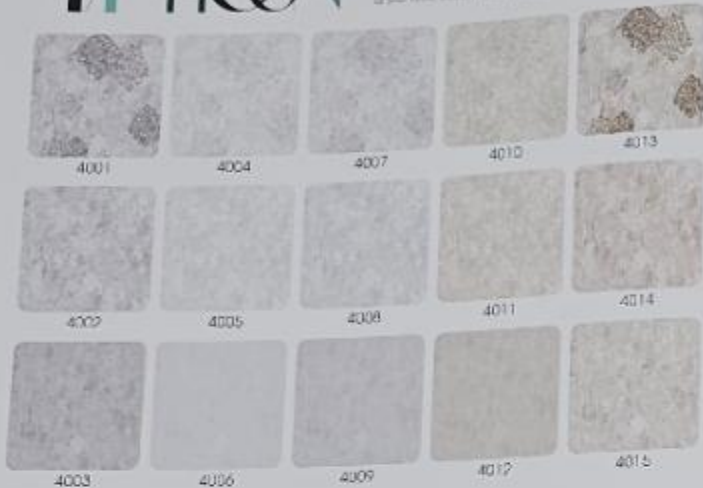

TYPHOON

Take you to more different country styles, through 100 color wallpaper, 47 groups of combination ideas of your home, make let your eye is not single, enrich your life.

HIGH QUALITY WALLPAPER

PVC WALLPAPER - 100% WASHABLE, ANTI-DUST, ANTI-ALFADY, ANTI-BACTERIAL