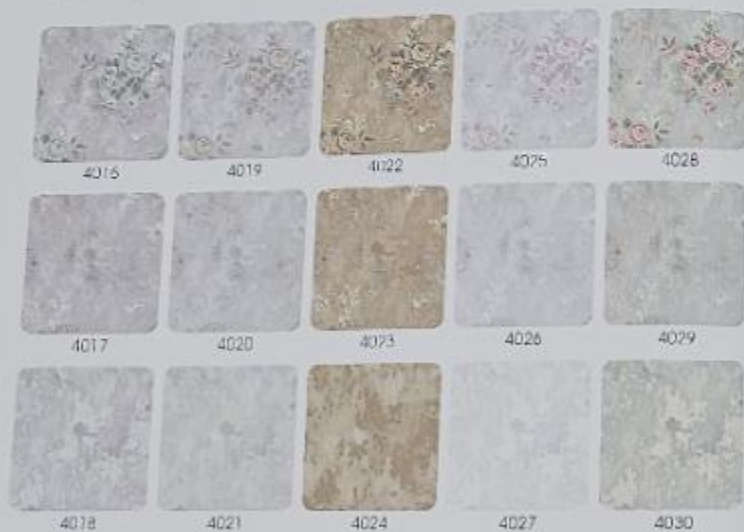

TYPHOON

Take you to more different country styles, through 100 color wallpaper, 47 groups of combination ideas of your home, make let your eye is not single, enrich your life.

HIGH QUALITY WALLPAPER

PVC WALLPAPER - 100% WASHABLE, ANTI-DUST, ANTI-ALFADY, ANTI-BACTERIAL